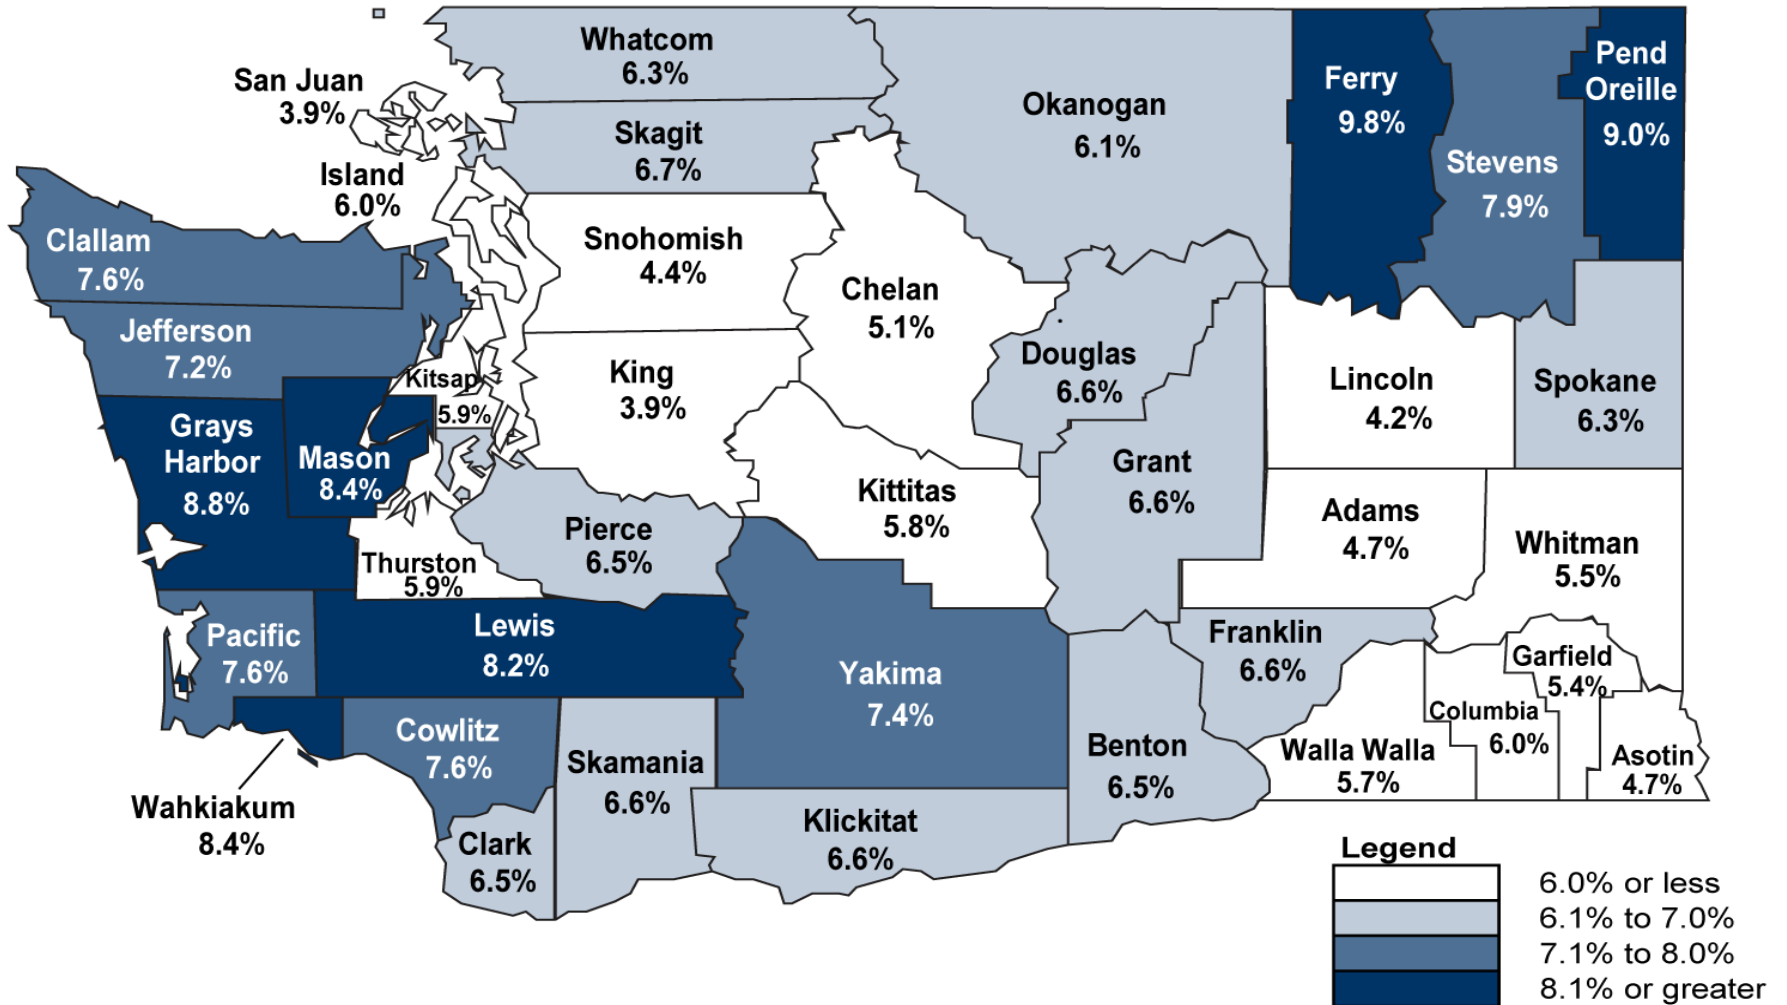

Eastern Washington Partnership

Doug Tweedy, Economist
September 22nd, 2016

Washington State
Employment Security Department

Labor Market and Performance Analysis

August 2016

County unemployment rates, not seasonally adjusted

Eastern Washington: WDA 10 Payrolls

Major Industries by County

Aging Population

Labor Gaps

Skills/Education

Income

Labor Gap Analysis