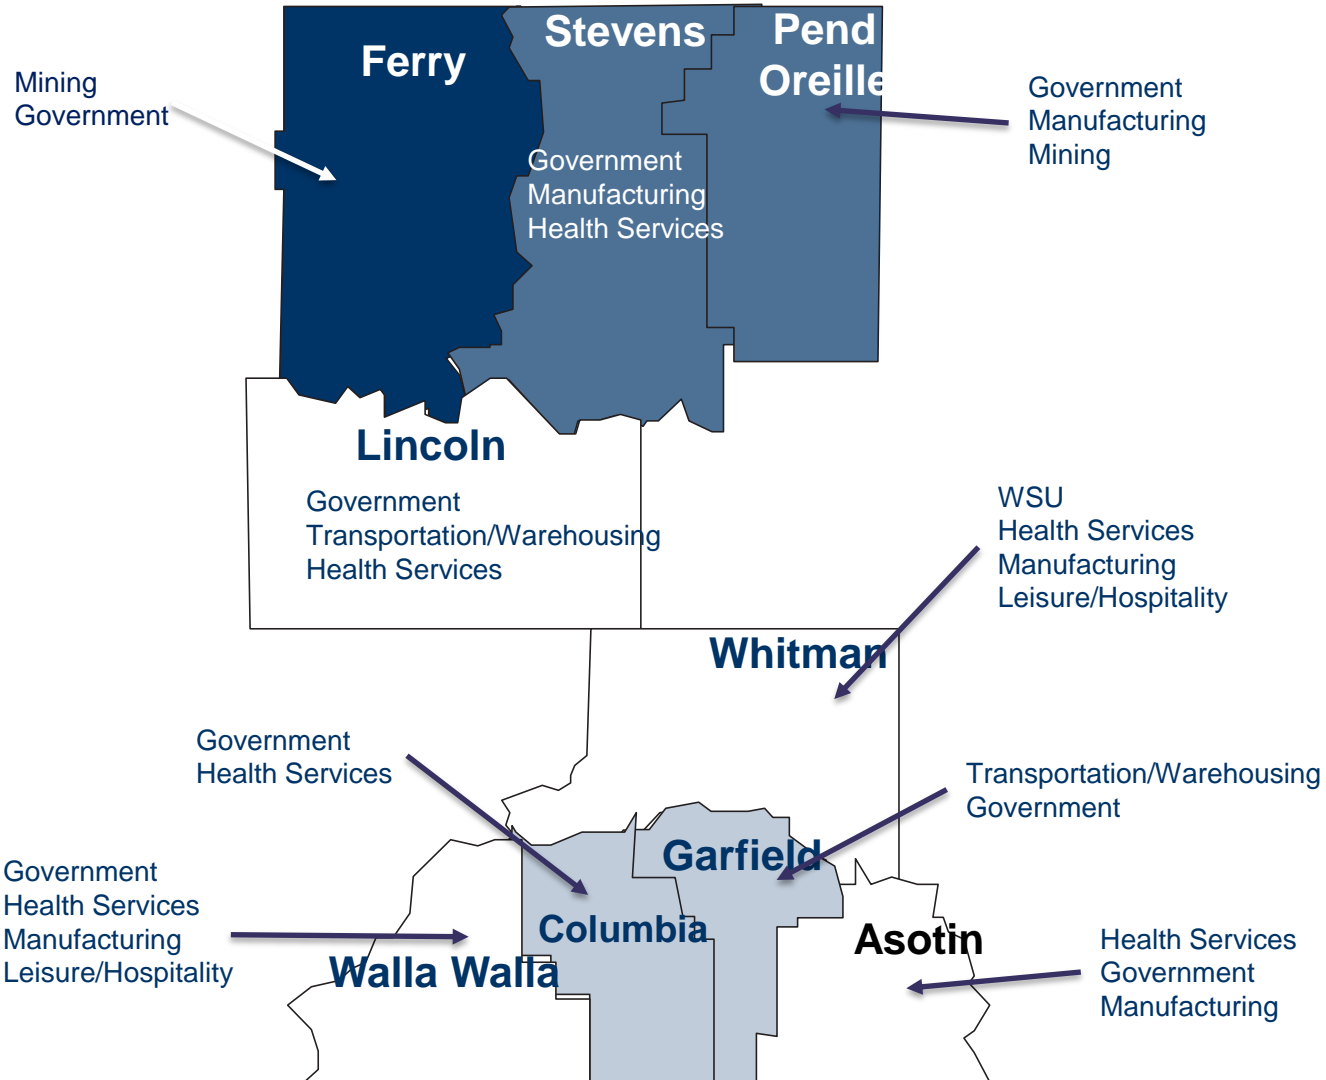

Eastern Washington Partnership

Doug Tweedy, Economist
September 22nd, 2016

Washington State
Employment Security Department

Labor Market and Performance Analysis

August 2016

County unemployment rates, not seasonally adjusted

Eastern Washington: WDA 10 Payrolls

Major Industries by County

Aging Population

Labor Gaps

Skills/Education

Income

Labor Gap Analysis